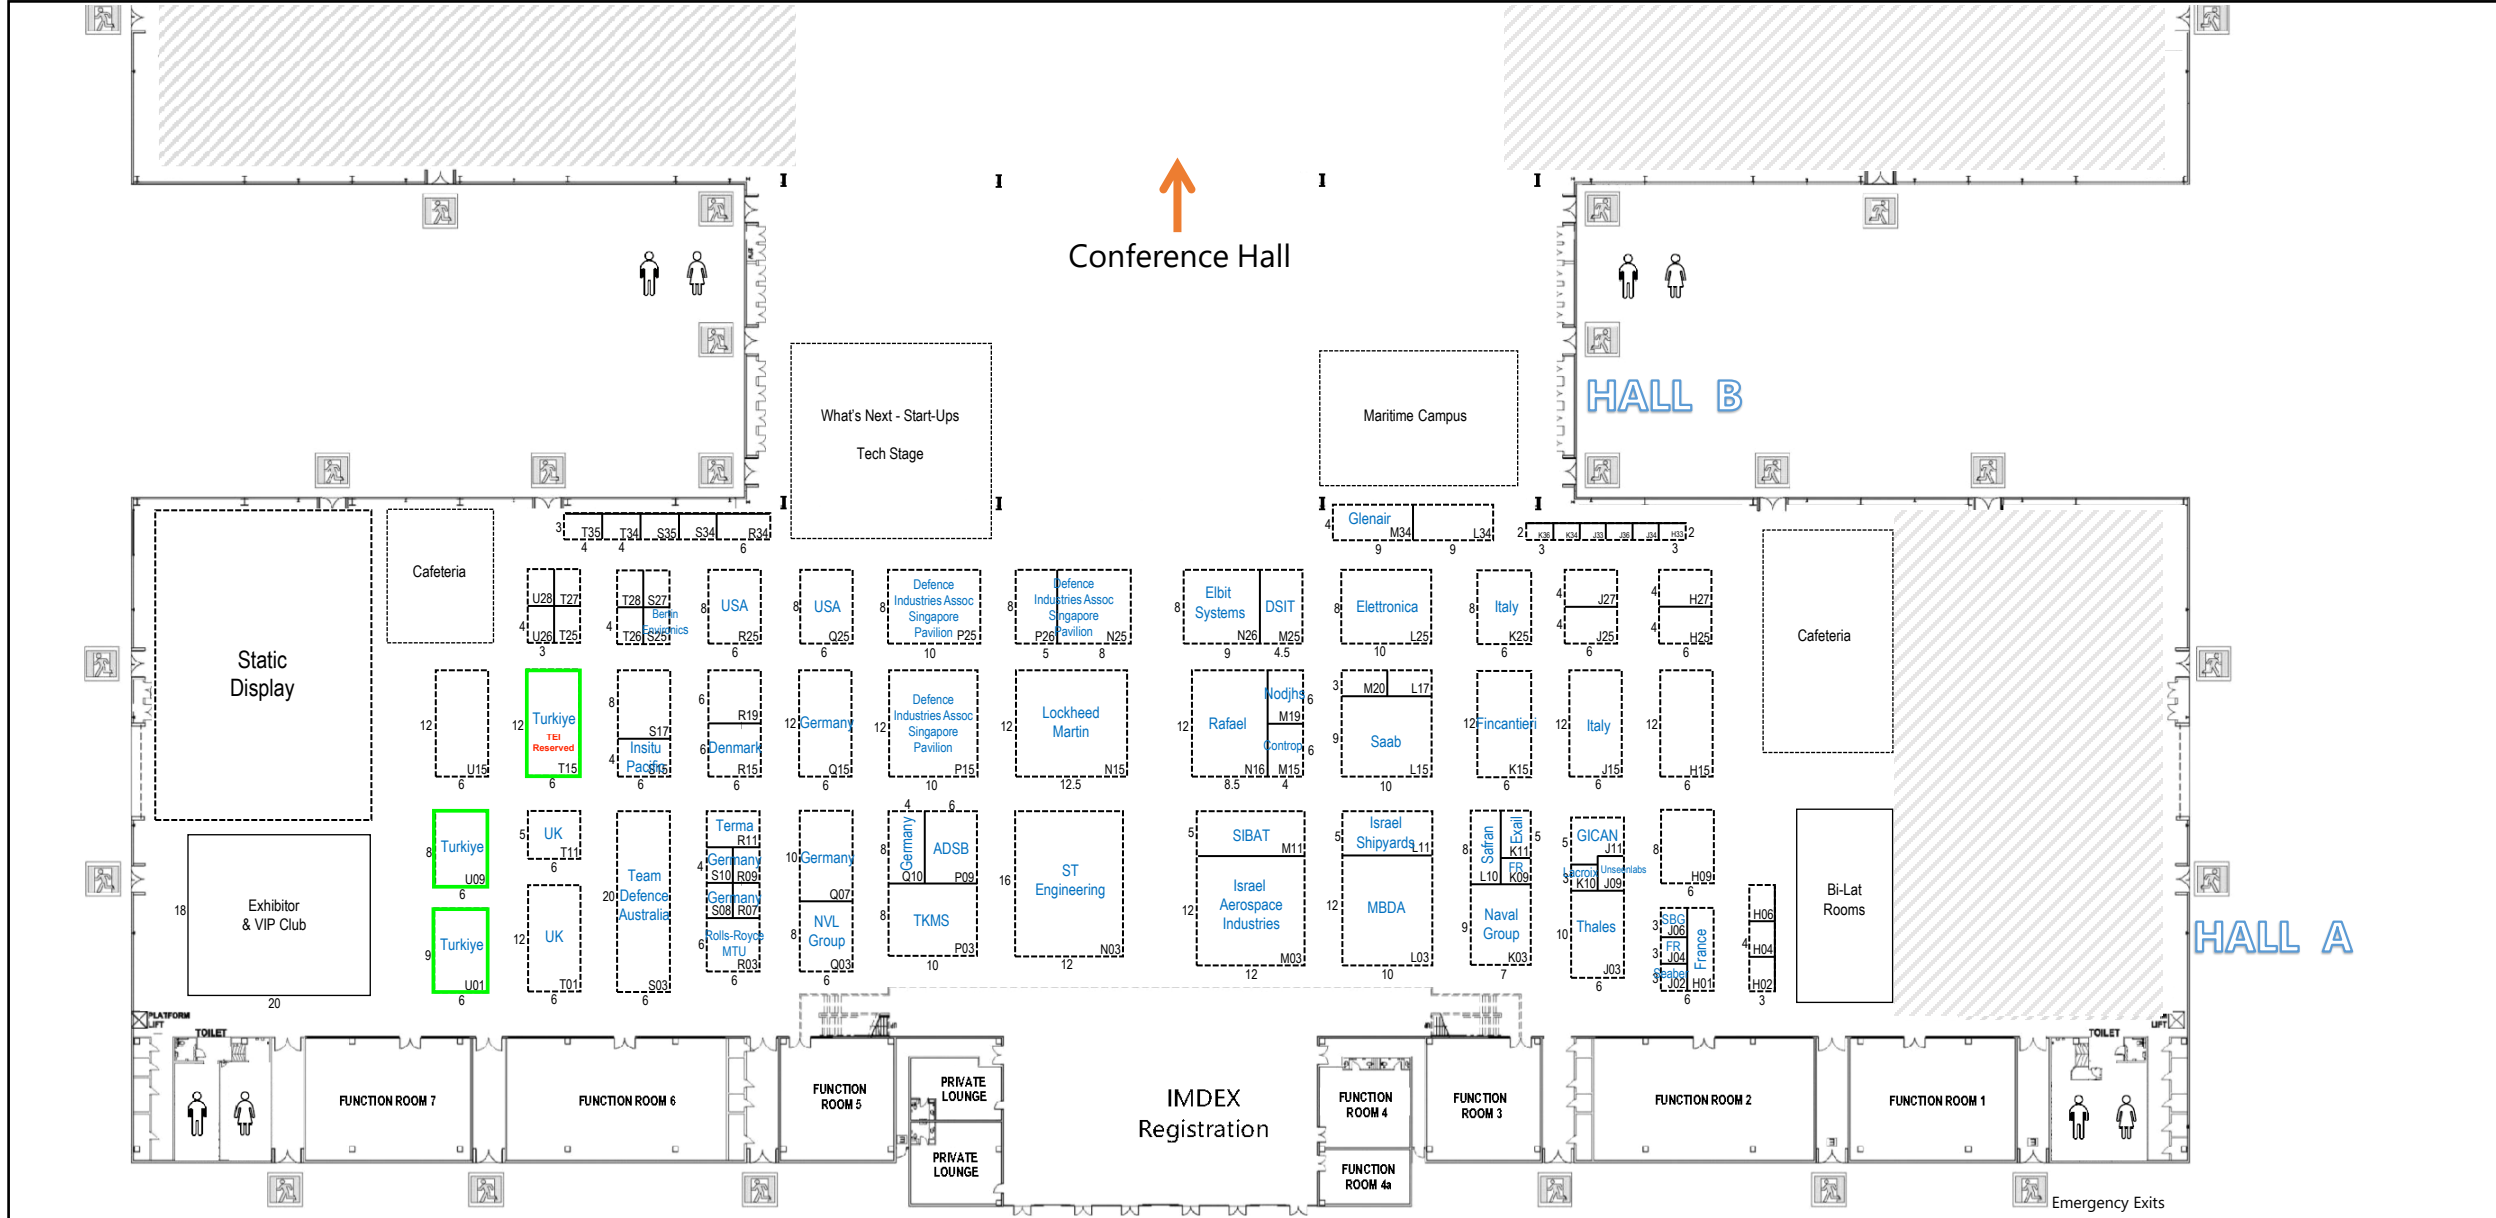

IMDEX Asia 2025 • 6 – 8 May 2025 • Changi Exhibition Centre • Singapore

Floor plan as at 5-Aug-2024. Subject to changes.

IMDEX Entrance/Exit